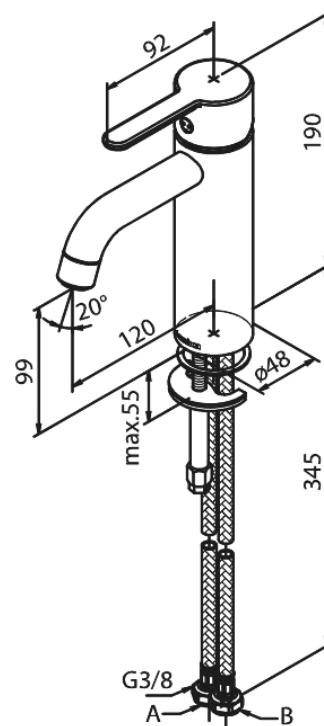

FM Mattsson Mora Group Denmark
Østbirkvej 2, DK-5240 Odense NØ

+45 88 33 00 34 damixa-international@fmm-mora.com

Mere information på <https://damixa.com>

damixa